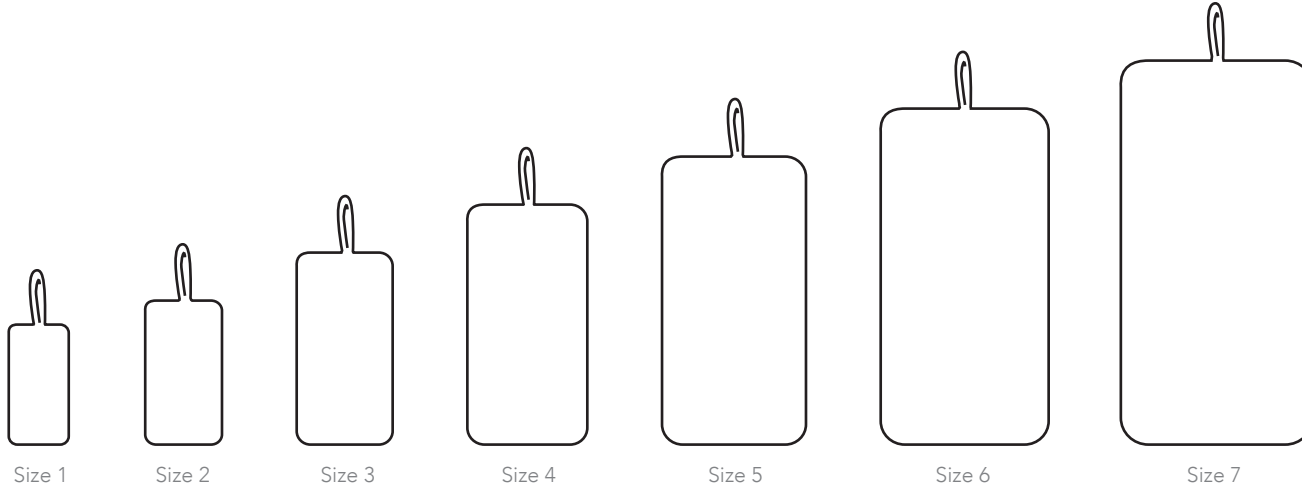

Heather B. Moore Metal Color Chart

Heather B. Moore Chain Length Chart

Heather B. Moore Size Chart

For the most accurate representation of size, print out at 100% scale

Round Charms (Not including Channel Set Charms)

Oval Charms (Not including Channel Set Charms)

Heather B. Moore Size Chart

For the most accurate representation of size, print out at 100% scale

ID Tag Charms (Not including Channel Set Charms)

Heart Charms (Not including Channel Set Charms)