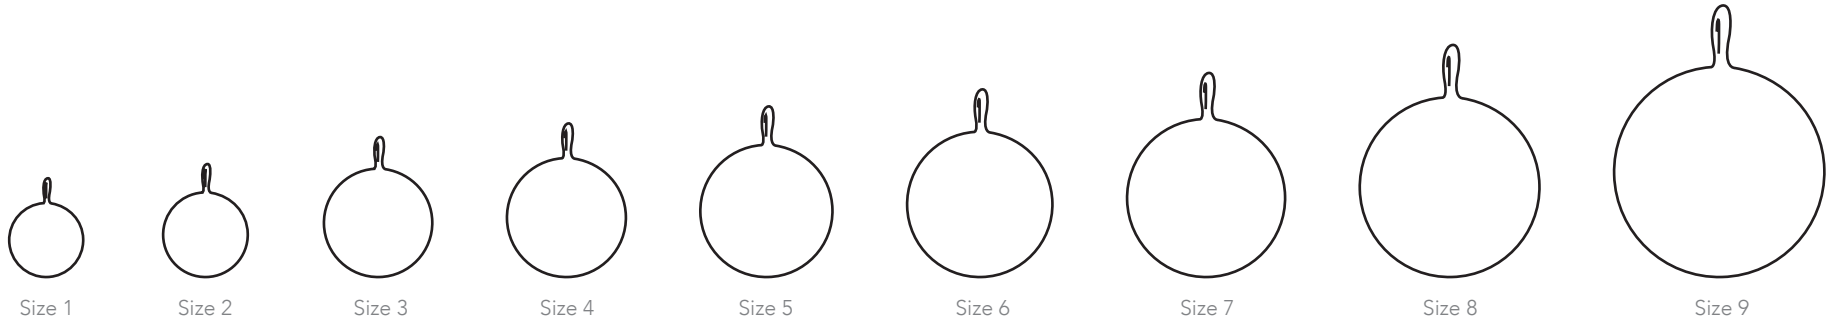

Heather B. Moore Metal Color Chart

Heather B. Moore Chain Length Chart

Heather B. Moore Size Chart

For the most accurate representation of size, print out at 100% scale

Round Charms (Not including Channel Set Charms)

Oval Charms (Not including Channel Set Charms)

Heather B. Moore Size Chart

For the most accurate representation of size, print out at 100% scale

ID Tag Charms (Not including Channel Set Charms)

Heart Charms (Not including Channel Set Charms)