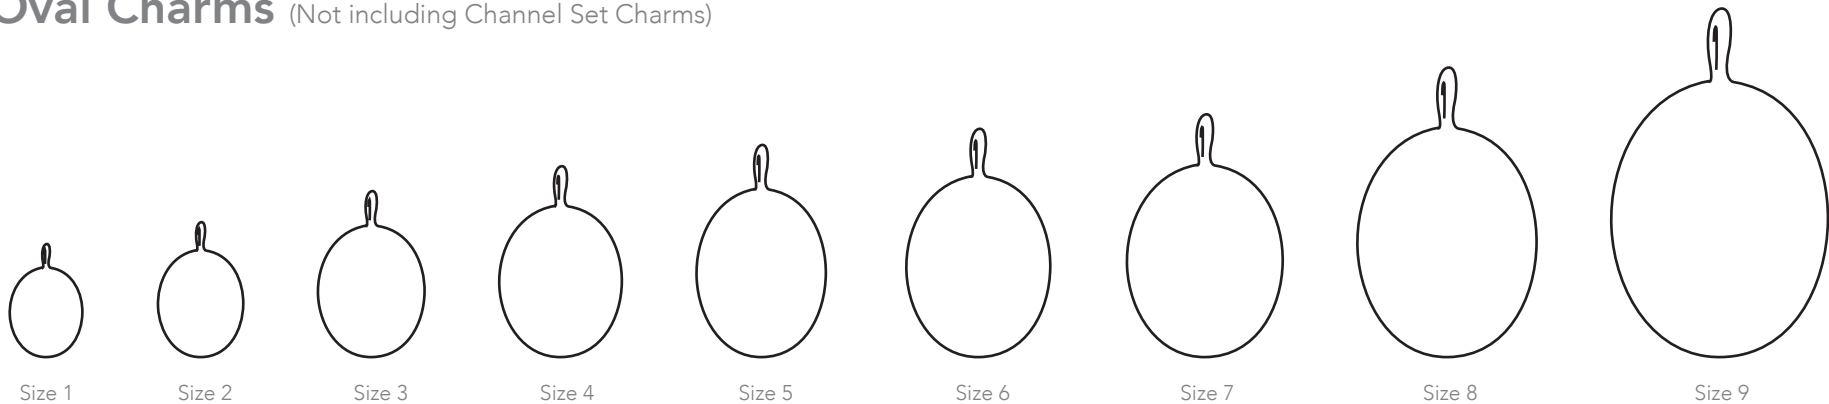

Heather B. Moore Metal Color Chart

Heather B. Moore Chain Length Chart

Heather B. Moore Size Chart

For the most accurate representation of size, print out at 100% scale

Round Charms (Not including Channel Set Charms)

Oval Charms (Not including Channel Set Charms)

Heather B. Moore Size Chart

For the most accurate representation of size, print out at 100% scale

ID Tag Charms (Not including Channel Set Charms)

Heart Charms (Not including Channel Set Charms)